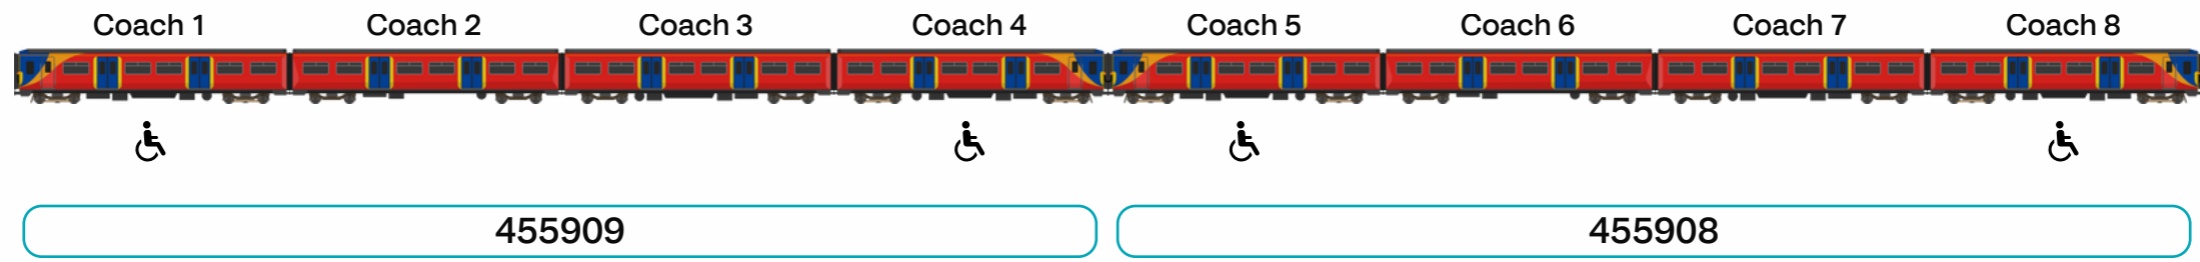

OPERATED BY
SOUTH WESTERN RAILWAY

8 coaches

- UID Y16880, identity 2C15
TSC 24672104, headcode 8215
- Altered WTT schedule
19th January 2025 only
- Ordinary Passenger
- Great Britain (Network Rail, TPS)

- Operated with 455909 + 455908
- Standard class only seating
- Reservations available

- TRUST ID 872C15MA19
- Activated 19/01/2025 06:39

Mi.Ch	Location	PI	GBTT		WTT		Realtime			Route	
			Arr	Dep	Arr	Dep	Arr	Dep	Dly	Path	Line
0.00	London Waterloo [WAT] <small>Pathed as Electric multiple unit at 100mph</small>	18		0739		0739		0739			WR
0.40	Waterloo West Crossings				pass	0740½	pass	0740¾			WR DWF
1.29	Vauxhall [VXH]	3	0743	0743	0742½	0743½	0743½	0744½	+1		
1.78	Nine Elms Jn				pass	0745	pass	0745½			DWF DW
2.50	Queenstown Road Battersea [QRB]	3			pass	0746	pass	0746¾			DW DWF
3.17	West London Jn				pass	0746½	pass	0747¾	+1		
3.74	Clapham Junction [CLJ]	5	0748	0749	0748	0749	0749¼	0750¼	+1		
4.60	Wandsworth Town [WNT]	2			pass	0750½	pass	0751¾	+1		
5.72	Putney [PUT]	3	0752	0753	0752	0753	0753¾	0754½	+1		
7.07	Barnes [BNS]	3			pass	0755	pass	0756½	+1		DWF DR
8.21	Mortlake [MTL]	2			pass	0756	pass	0757½	+1		
9.03	North Sheen [NSH]	2			pass	0757	pass	0758¾	+2		
9.57	Richmond [RMD]	1	0758	0759	0758	0759	0800	0801¼	+2		DR DT
10.66	St Margarets (London) [SMG]	3			pass	0801	pass	0803¾	+2		
11.22	Twickenham [TWI]	5	0802	0803	0802	0803	0804¼	0805	+2		
11.49	Twickenham Jn				pass	0804	pass	0805¾	+2		
12.43	Whitton [WTN]	2			pass	0805	pass	0807	+2		
13.03	Whitton Jn				pass	0805½	pass	0807½	+2		
13.35	Feltham Jn				pass	0806	pass	0808	+2		
14.68	Feltham [FEL] <small>½ min pathing allowance</small>	2	0808	0809	0808	0809	0810¼	0811½	+2		
17.40	Ashford (Surrey) [AFS]	2			pass	0812½	pass	0814½	+1		
19.02	Staines [SNS]	2	0815	0816	0815	0816	0817	0817¾	+1		
21.02	Egham [EGH]	2	0820	0820	0820	0820½	0822	0823	+2		
23.15	Virginia Water							0827½	+3		