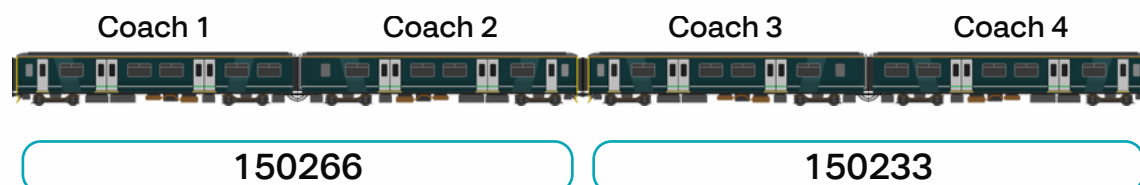

OPERATED BY
GREAT WESTERN RAILWAY

4 coaches

UID L65736, identity 2A04
TSC 25479001

SSuX - 11/12/2023 to 31/05/2024

Ordinary Passenger

Great Britain (Network Rail, TPS)

Operated with 150266 + 150233

Standard class only seating