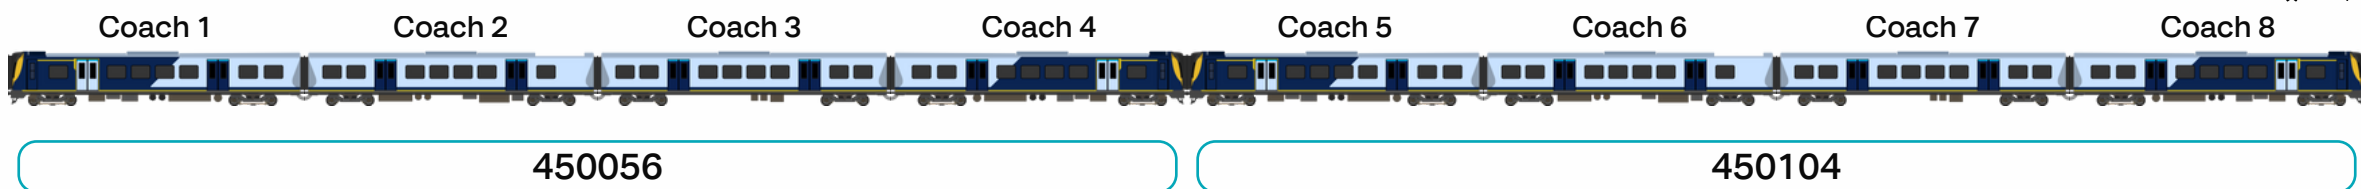

NEWS

SEARCH

CONTACT

SHOP

Quick Search

60

1P72 2100 HASLEMERE TO LONDON WATERLOO

DEPARTING ON 13TH MAY 2024

OPERATED BY
SOUTH WESTERN RAILWAY

8 coaches

- UID Y00893, identity 1P72
TSC 24621104, headcode 8172
- FSSuX - 05/02/2024 to 30/05/2024
- Express Passenger
- Great Britain (Network Rail, TPS)

- Operated with 450056 + 450104
- First & Standard class seating