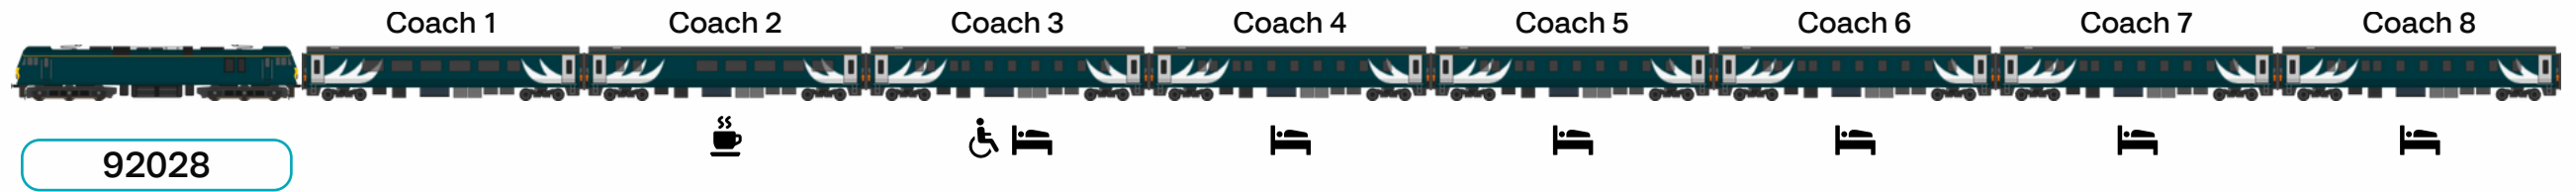

# 1B26 2350 LONDON EUSTON TO EDINBURGH

DEPARTING TODAY

OPERATED BY  
**CALEDONIAN SLEEPER**

8 coaches

WiFi, USB, Power

92028

- UID C20635, identity 1B26  
TSC 23557003, headcode 0003
- TO - 12/12/2023 to 28/05/2024
- Sleeper (Domestic)
- Great Britain (Network Rail, TPS)